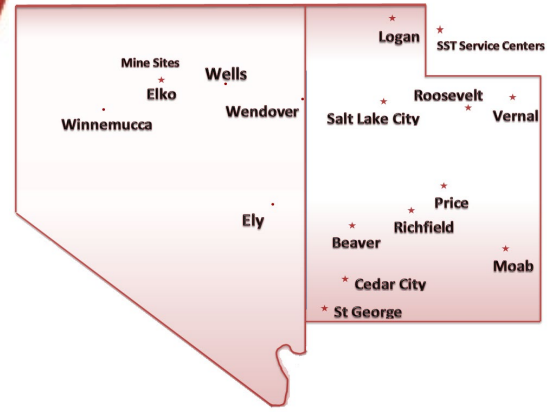

SST

SUPERIOR SERVICE TRANSPORT

(801) 462-2535

www.ShipSST.com

Your source for LTL Freight Delivery for
Utah and Central Nevada

Service Area Points List and Transit Time

To Schedule a Pick Up Call / email:

- Salt Lake City and the Wasatch Front (801) 462-2535 or by email at Dispatch.SLC@ShipSST.com
- Uintah Basin (435) 789-0330 or by email at Dispatch.EaUtah@ShipSST.com
- Central and Southern Utah (801) 462-2535 or by email at Dispatch.SoUtah@ShipSST.com